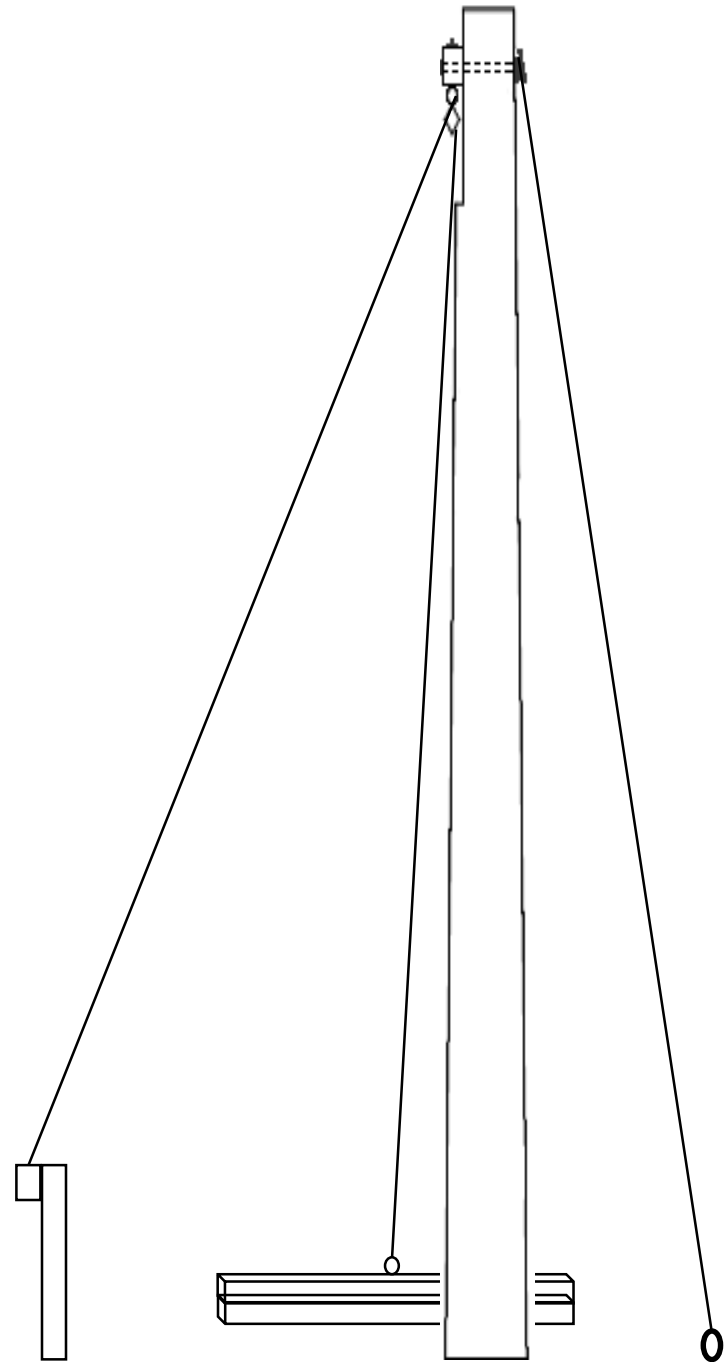

Obstacle Course
Apprentice Division

Mannequin's Fall
Restraint Device will be
hanging just above the
braces.

Ox-Block will be hanging on the
right side of the pole when facing
the neutral.

DBL Crossarm Lift,
Knots, & Ties
Apprentice/Journeyman Division

Single Support Tie w/
#6 Tie Wire Spec