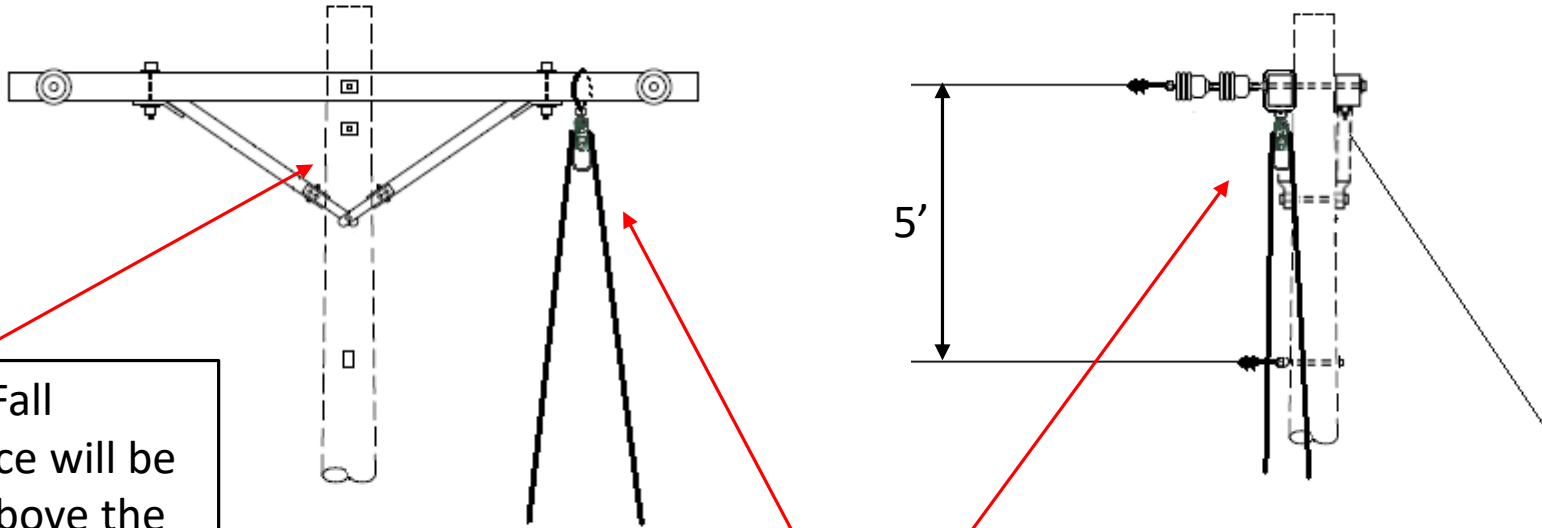

Obstacle Course
Apprentice Division

Mannequin's Fall
Restraint Device will be
hanging just above the
braces.

Ox-Block will be hanging on the
right side of the pole when facing
the neutral.

DBL Crossarm Lift,
Knots, & Ties
Apprentice/Journeyman Division

Single Support Tie w/
#6 Tie Wire Spec