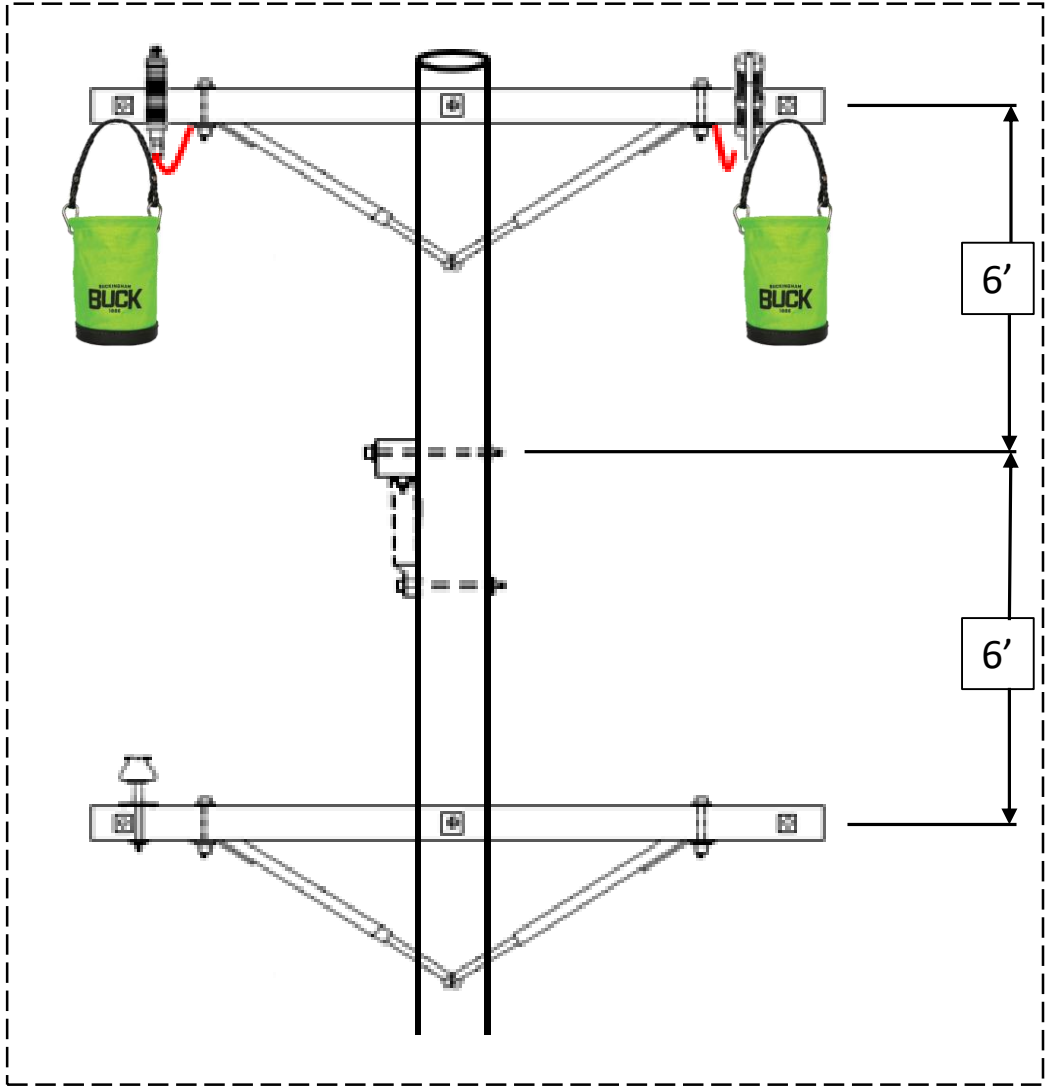

Obstacle Course
Apprentice Division

Mannequin's Fall
Restraint Device will be
hanging just above the
braces.

Ox-Block will be hanging on the
right side of the pole when facing
the neutral.

DBL Crossarm Lift,
Knots, & Ties
Apprentice/Journeyman Division

Single Support Tie w/
#6 Tie Wire Spec