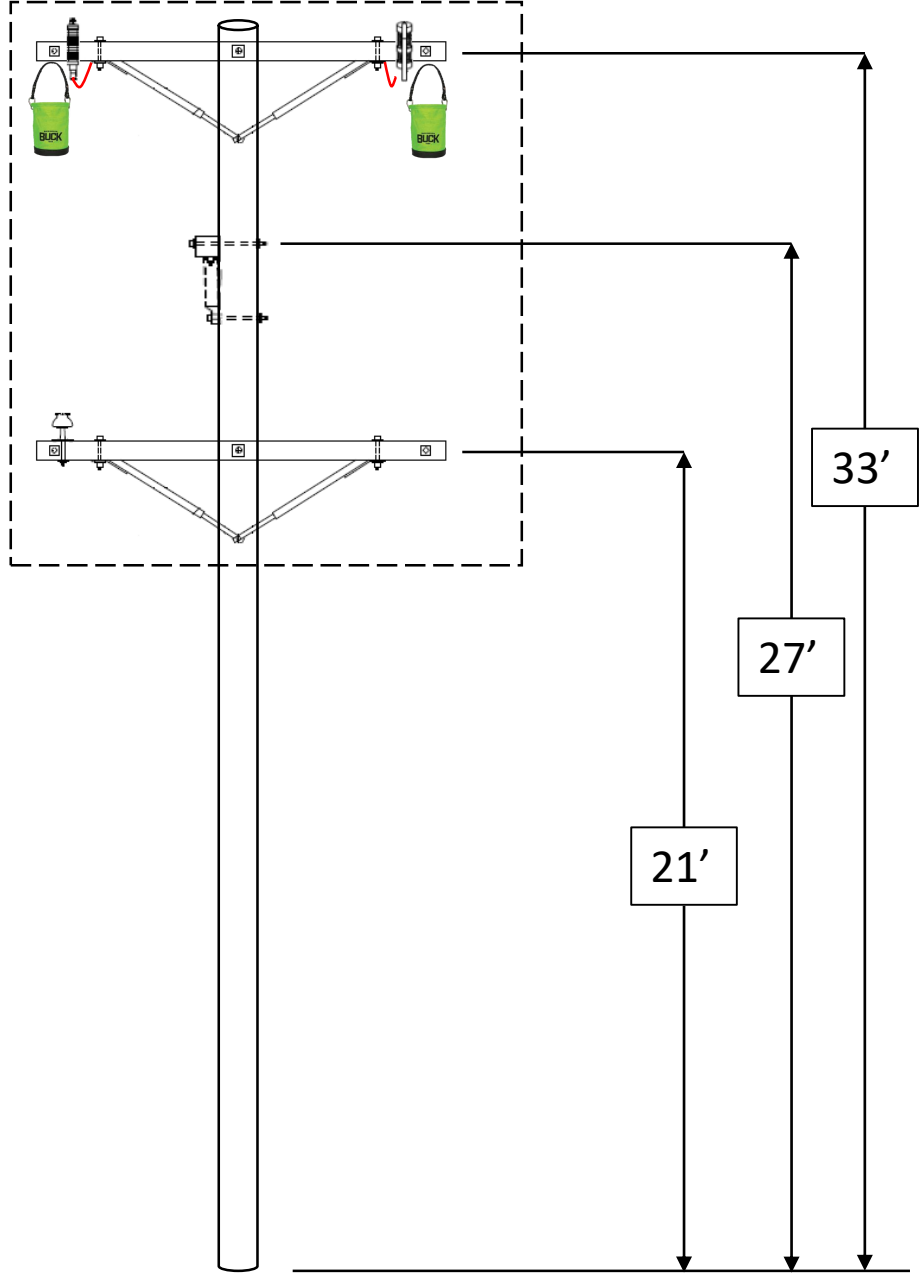

Obstacle Course
Apprentice Division

Mannequin's Fall
Restraint Device will be
hanging just above the
braces.

Ox-Block will be hanging on the
right side of the pole when facing
the neutral.

DBL Crossarm Lift,
Knots, & Ties
Apprentice/Journeyman Division

Single Support Tie w/
#6 Tie Wire Spec