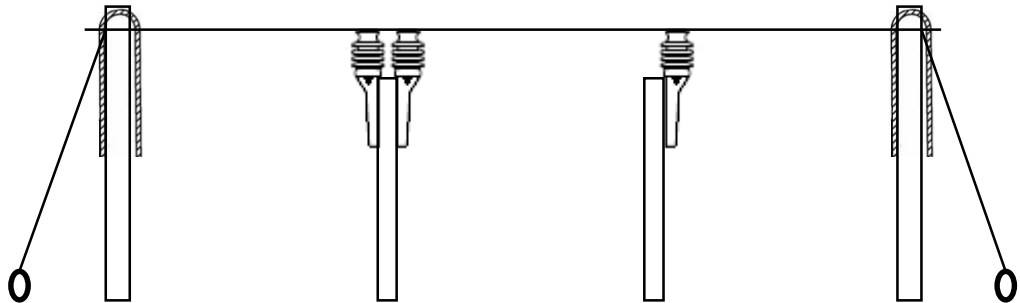

Obstacle Course
Apprentice Division

Mannequin's Fall
Restraint Device will be
hanging just above the
braces.

Ox-Block will be hanging on the
right side of the pole when facing
the neutral.

DBL Crossarm Lift,
Knots, & Ties
Apprentice/Journeyman Division

Single Support Tie w/
#6 Tie Wire Spec